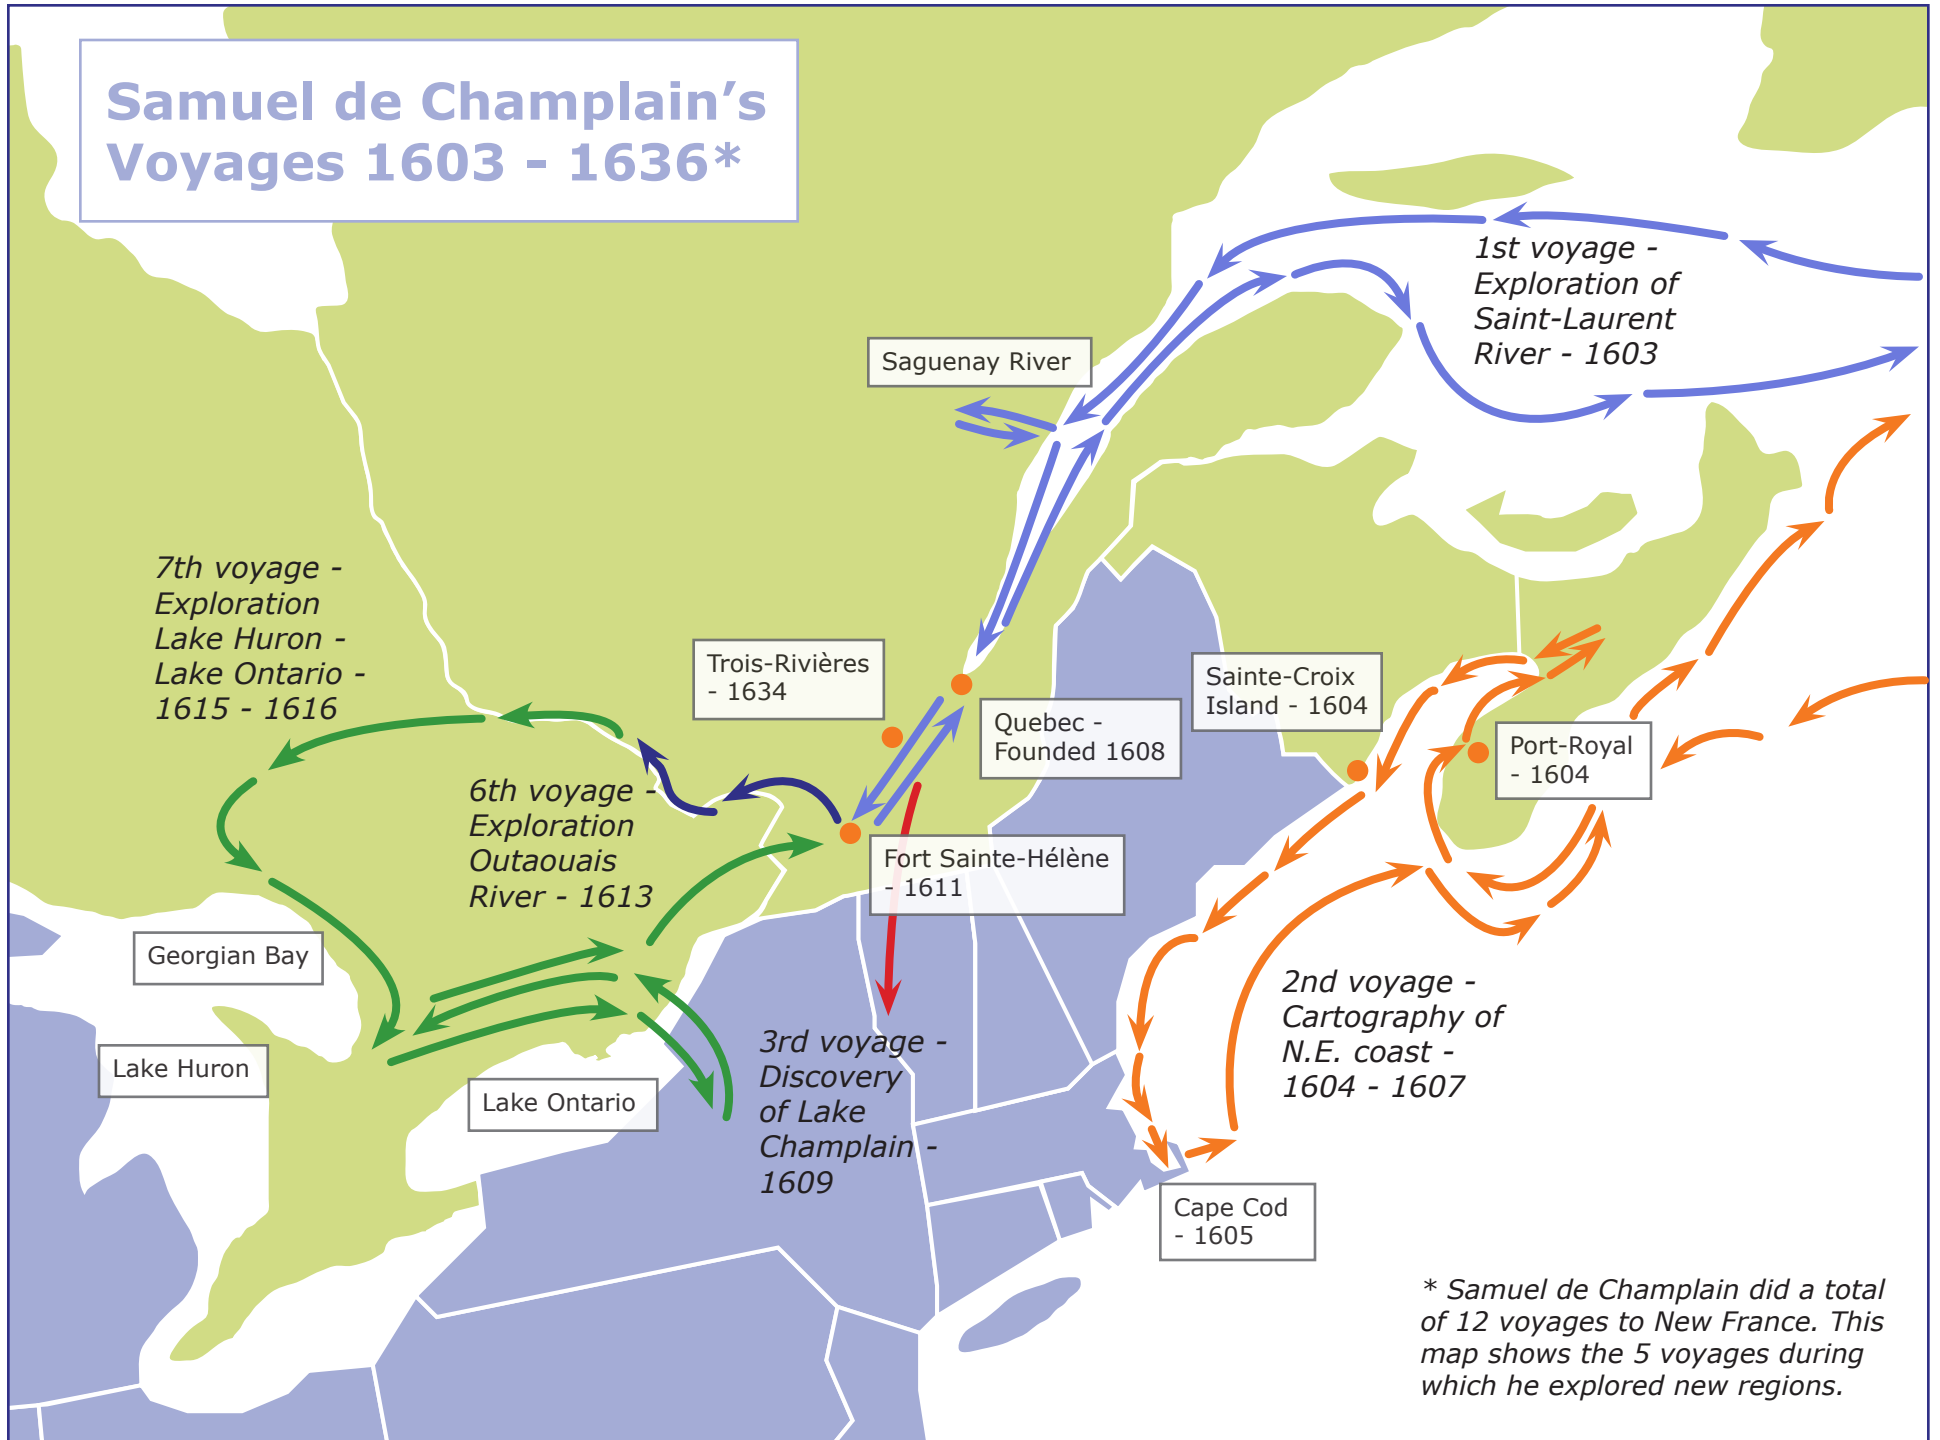

# Samuel de Champlain's Voyages 1603 - 1636\*

\* Samuel de Champlain did a total of 12 voyages to New France. This map shows the 5 voyages during which he explored new regions.